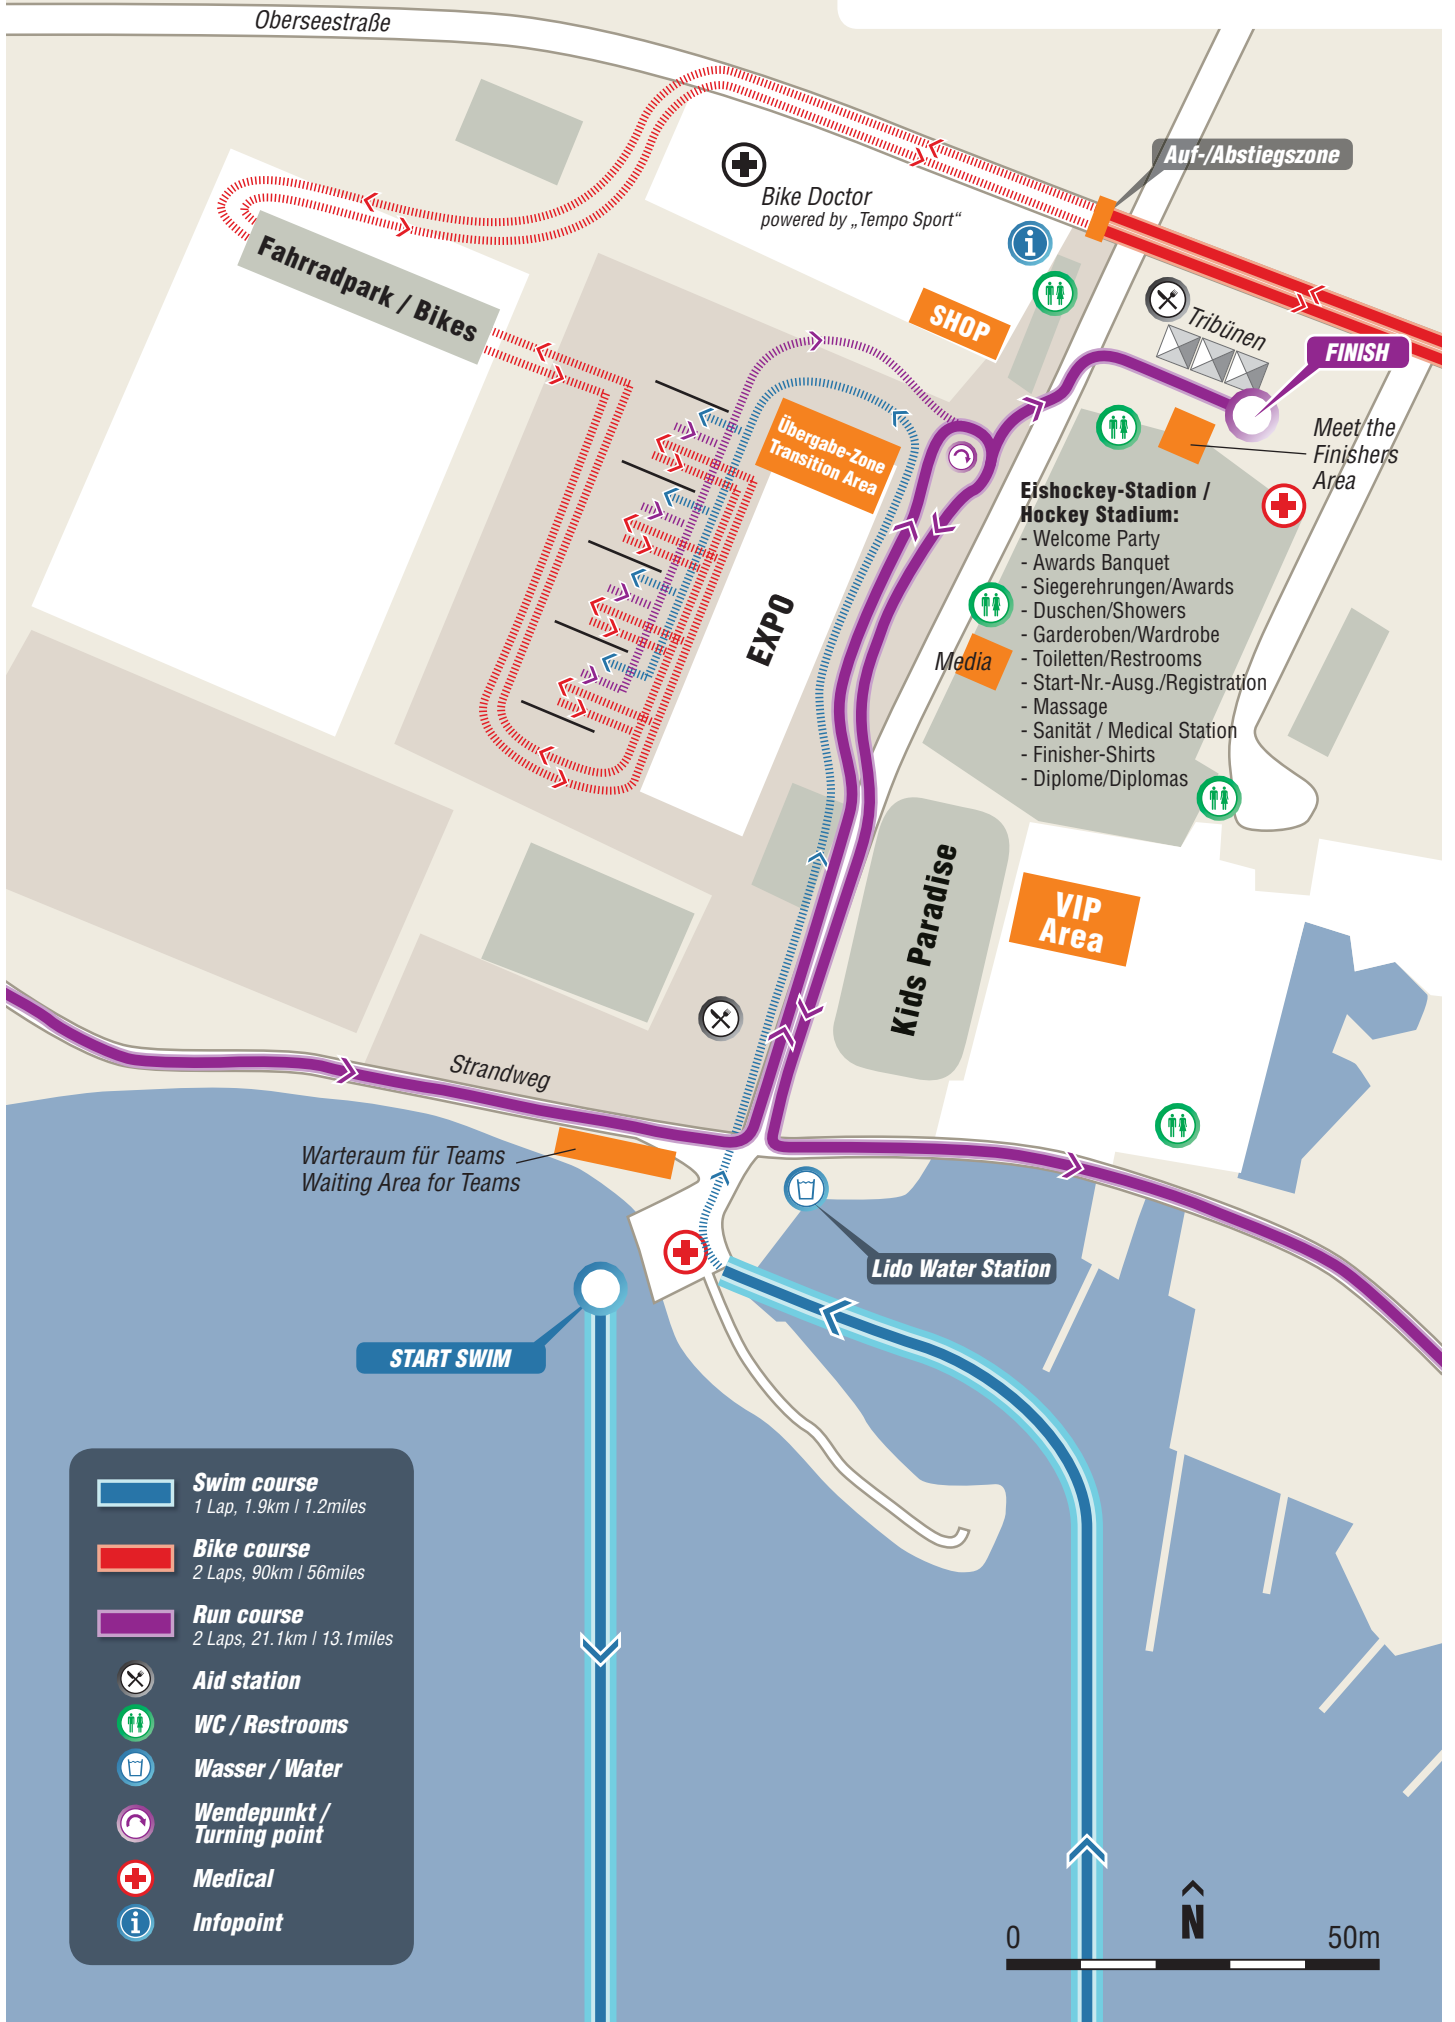

Triathlon Challenge, Rapperswil-Jona
Start + Ziel | Start Area + Finish Area

-  **Swim course**
1 Lap, 1.9km | 1.2miles
-  **Bike course**
2 Laps, 90km | 56miles
-  **Run course**
2 Laps, 21.1km | 13.1miles
-  **Aid station**
-  **WC / Restrooms**
-  **Wasser / Water**
-  **Wendepunkt / Turning point**
-  **Medical**
-  **Infopoint**